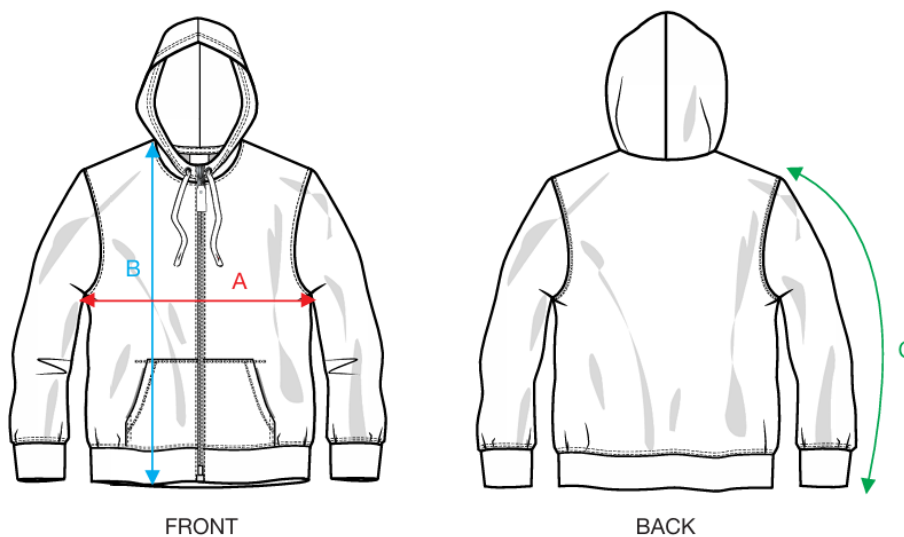

HOODIE MET RITS

MEASUREMENT IN CM	XS	S	M	L	XL	XXL	3XL	4XL	5XL
A - 1/2 CHEST	45	50	54	59	64	69	75	81	87
B - BODYLENGTH FRONT HPS	66	69	72	75	78	80	82	84	86
C - SLEEVELENGTH	64	65,5	67	69	69	70	70	71	71

Sizing chart is in centimeters and sizing is subject to a market accepted tolerance. No rights may be derived from this sizing chart.