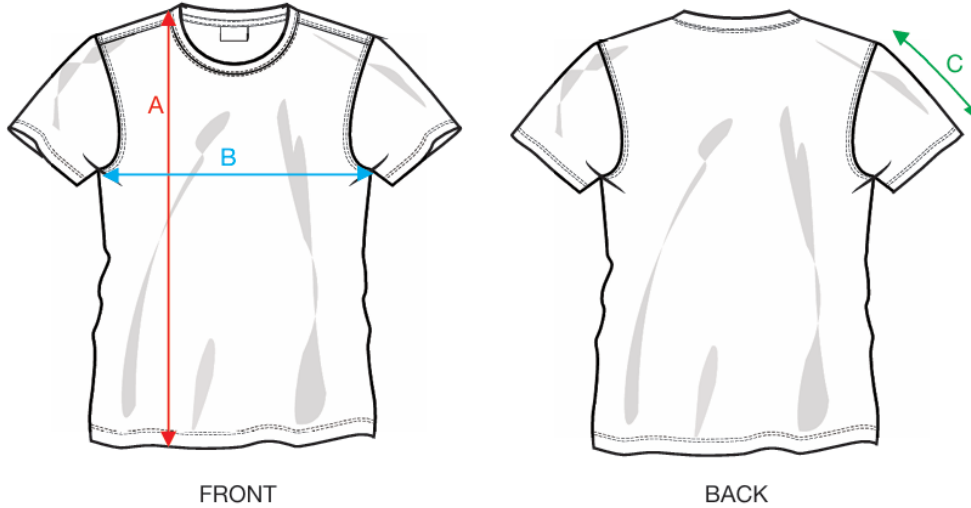

T-SHIRT

MEASUREMENT IN CM	XS	S	M	L	XL	XXL	3XL	4XL	5XL
A - BODYLENGTH FRONT HPS	65	68	71	74	77	80,5	84	87,5	91
B - 1/2 CHEST	44	48	52	56	60	66	72	78	84
C - SLEEVELENGTH	18	19	20	21	22	23	24	25	26

Sizing chart is in centimeters and sizing is subject to a market accepted tolerance. No rights may be derived from this sizing chart.