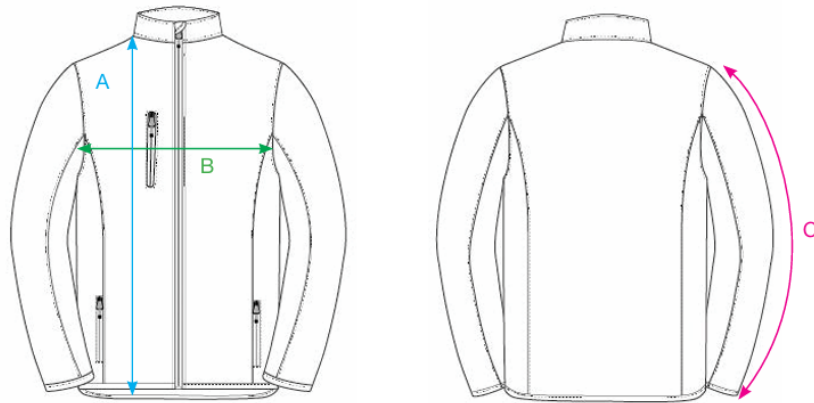

# POLO

FRONT

BACK

MEASUREMENT IN CM	XS	S	M	L	XL	XXL	3XL	4XL	5XL
A - BODYLENGTH FRONT HPS	65	68	71	74	78	82	86	90	95
B - 1/2 CHEST	46	50	54	58	63	68	73	78	83
C - SLEEVELENGTH	19	20	21	22	23	24	25	26	27

Sizing chart is in centimeters and sizing is subject to a market accepted tolerance. No rights may be derived from this sizing chart.

# SOFTSHELL JACK

FRONT

BACK

MEASUREMENT IN CM	XS	S	M	L	XL	XXL	3XL	4XL	5XL
A - BODYLENGTH FRONT	63	66	69	72	75	78	80	82	84
B - 1/2 CHEST WIDTH	48	52	56	60	64	70	76	82	88
C - SLEEVELENGTH	67,5	68,5	69,5	70,5	71,5	72,5	73	73	73
D - 1/2 BOTTOM	45	49	53	57	61	67	73	79	85